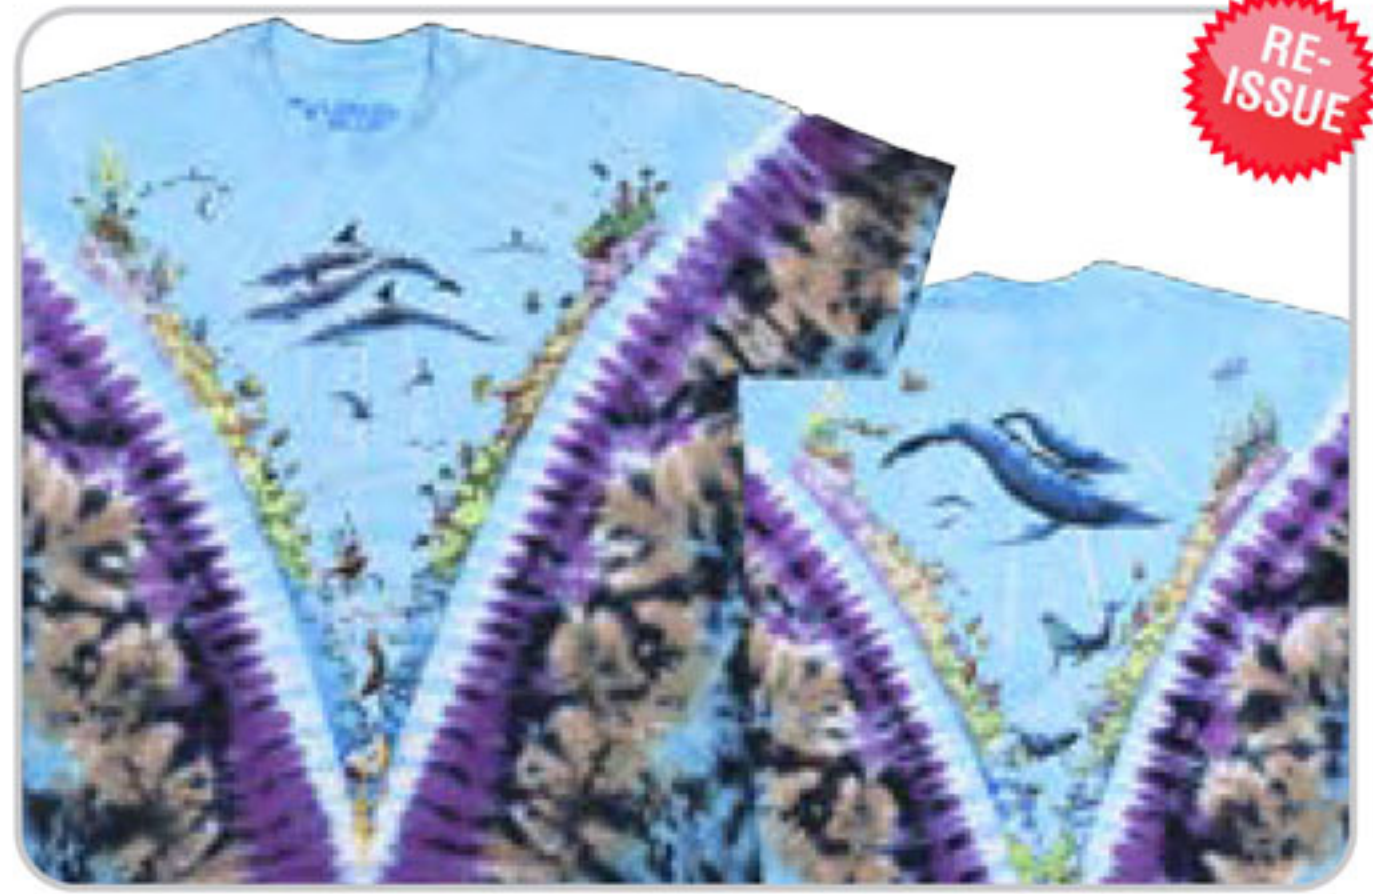

CALAVERA KEYHOLE
#11700 • M, L, XL $12.00 XXL $13.25

RE-ISSUE