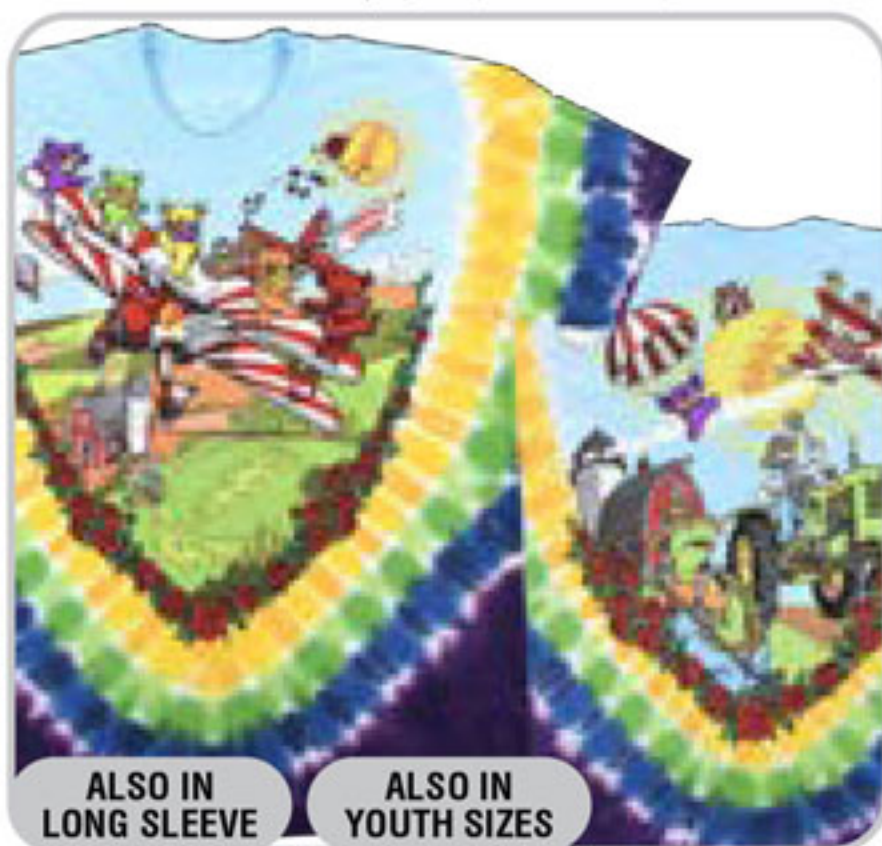

CASEY JONES
#11312 • M, L, XL $16.50 XXL $17.75
LS #12312 • M, L, XL $17.75 XXL $19.25

ALSO IN LONG SLEEVE

ALSO IN YOUTH SIZES